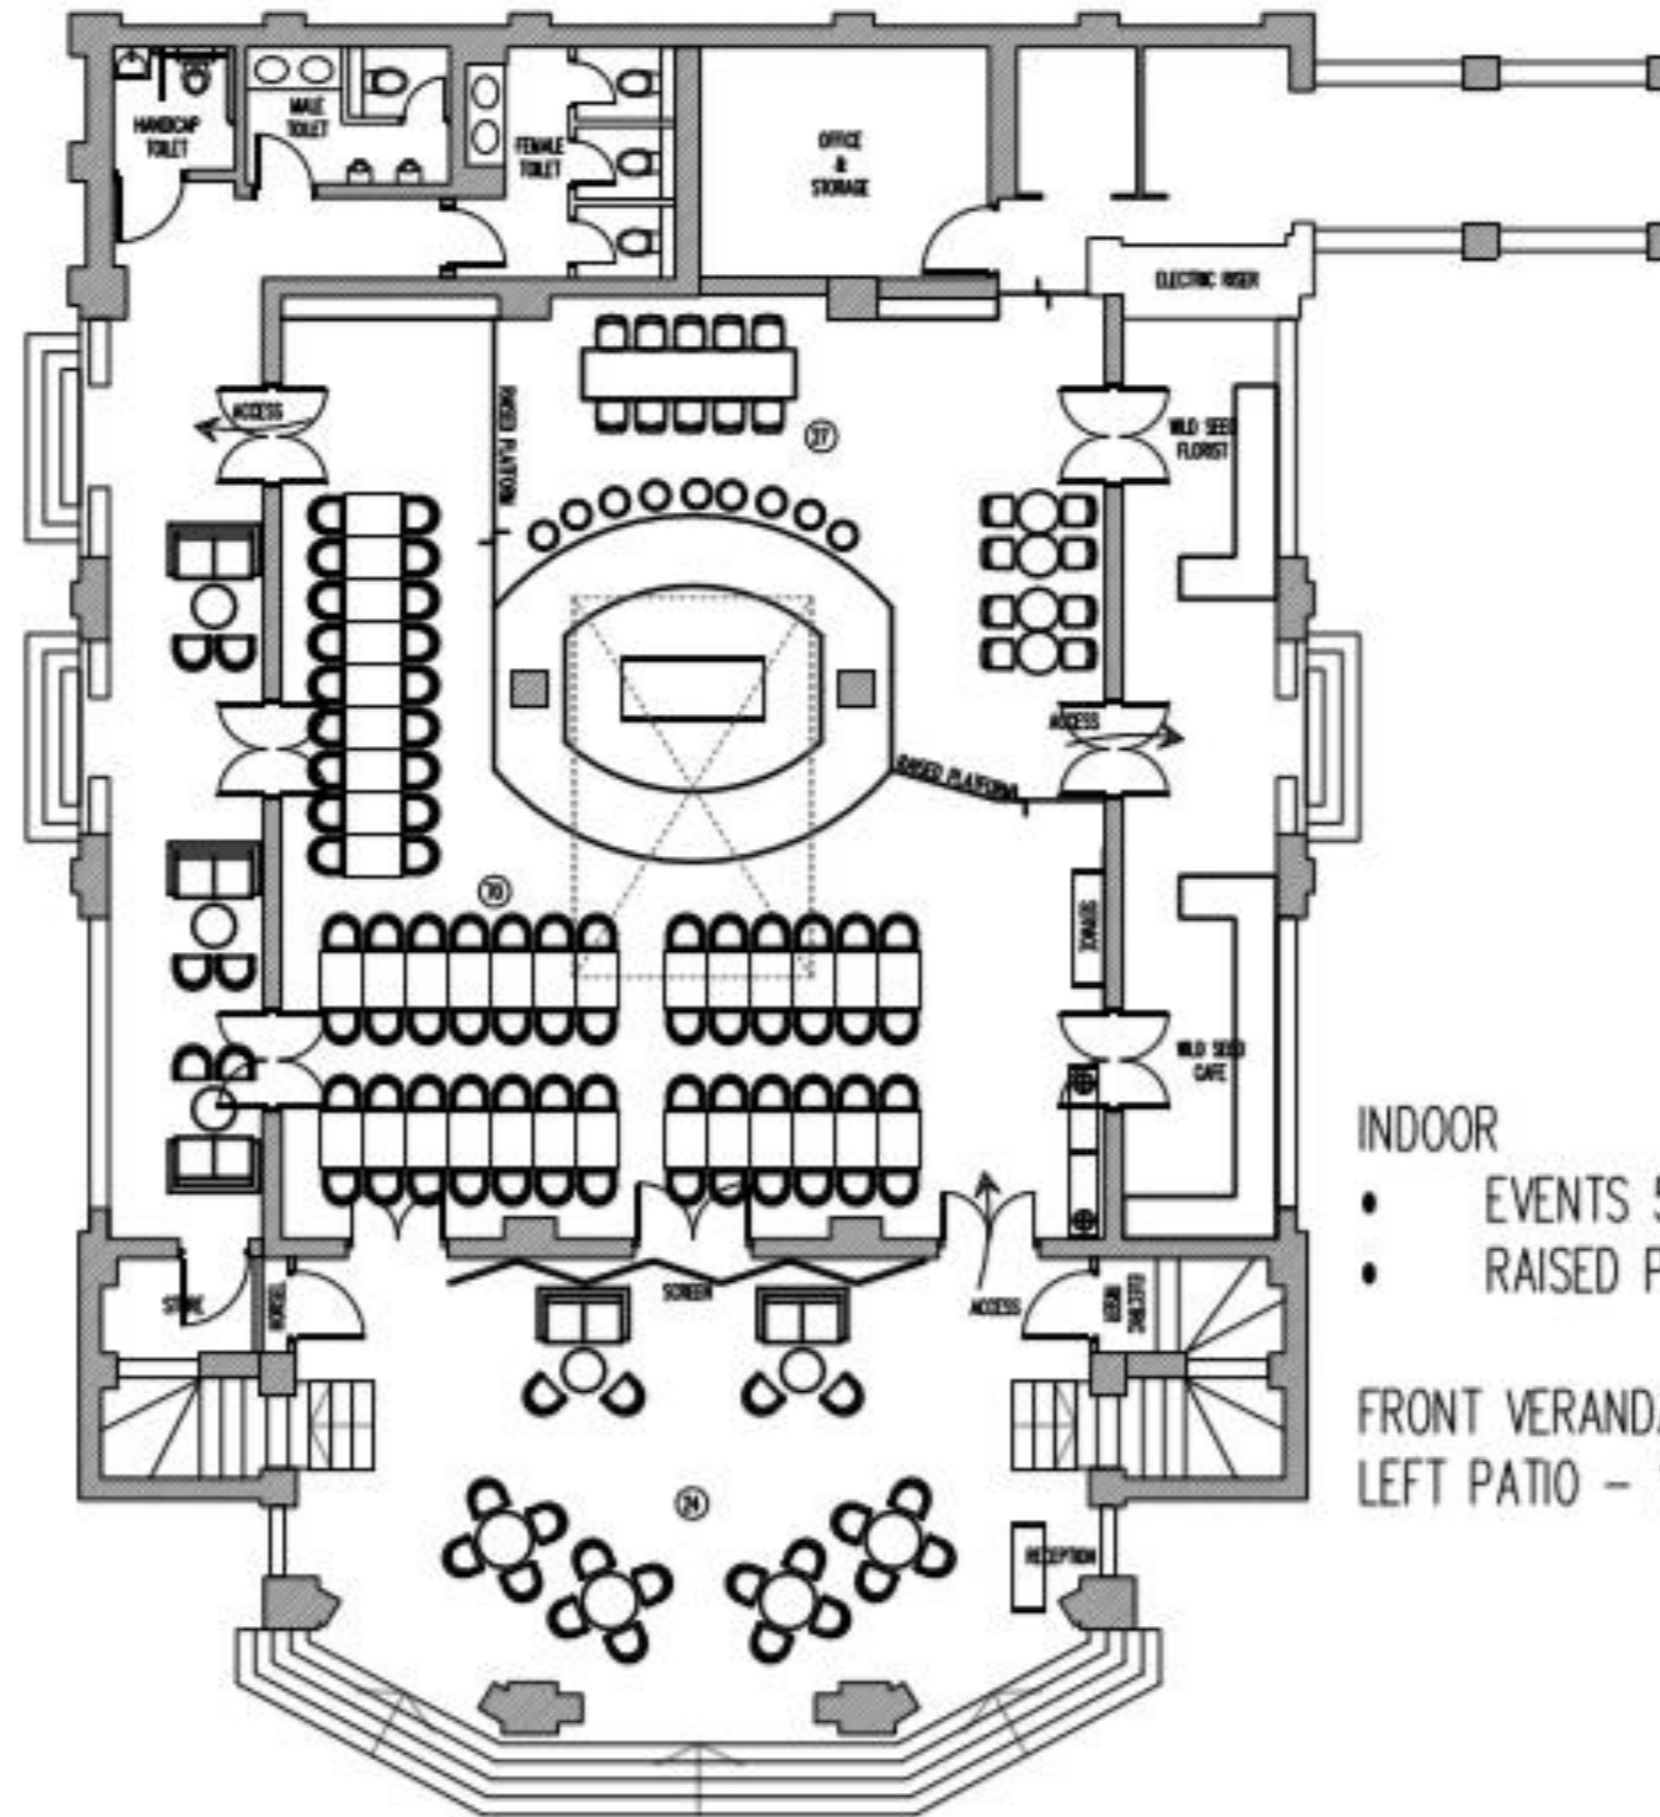

FIRST STOREY

Indoor Capacity: 113 guests

Outdoor Capacity: 250 guests

AV CAPABILITIES

Projectors and screens, Sound systems

FIRST STOREY
SCALE 1:150 (A3)

INDOOR

- EVENTS 50 PAX
- RAISED PLATFORM 27 PAX

FRONT VERANDAH - 24 PAX
LEFT PATIO - 12 PAX