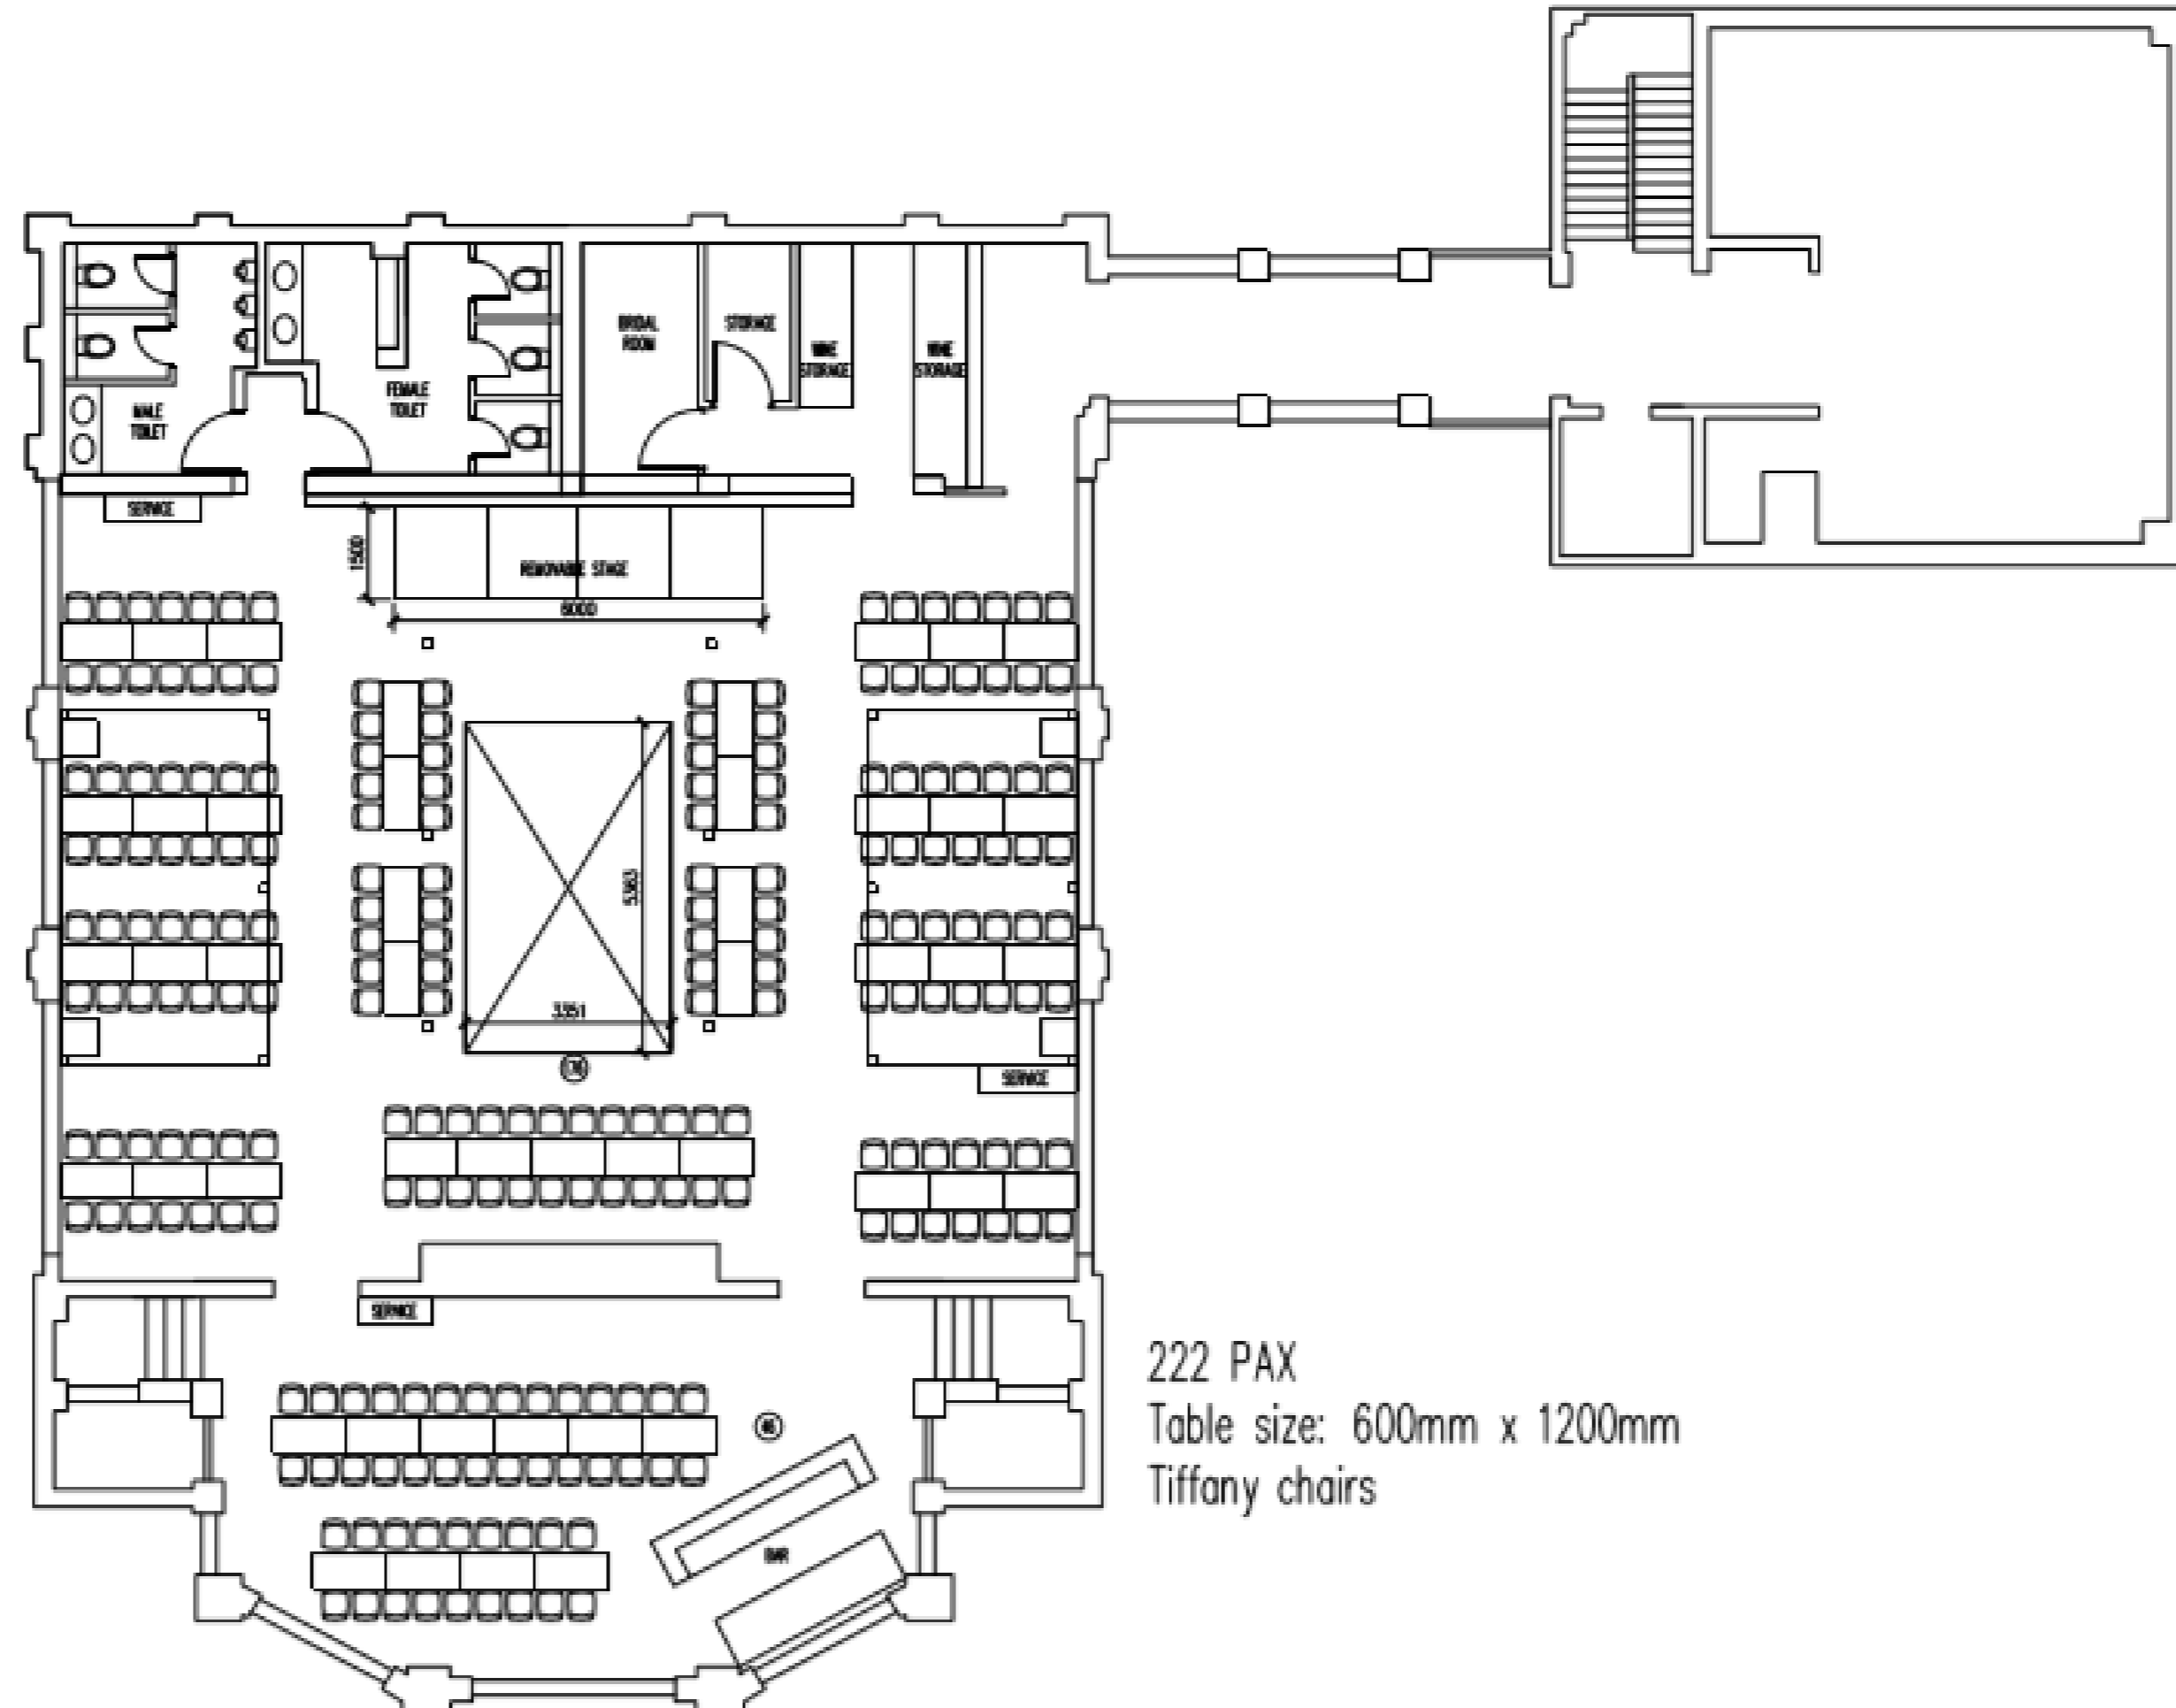

### INDOOR

- EVENTS 50 PAX
- RAISED PLATFORM 27 PAX

FRONT VERANDAH - 24 PAX  
LEFT PATIO - 12 PAX

SECOND STOREY  
Capacity: 244 guests

AV CAPABILITIES  
Projectors and screens, Sound systems

222 PAX  
Table size: 600mm x 1200mm  
Tiffany chairs